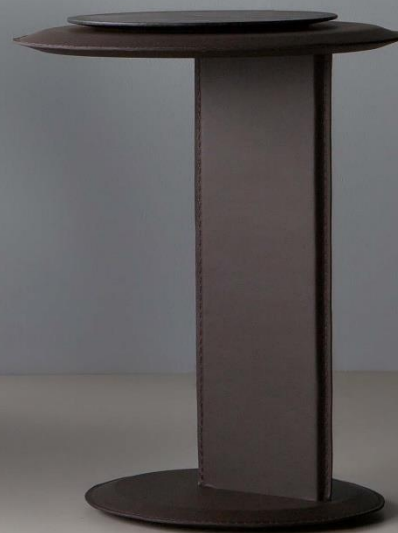

ale

2018

Poltrona em metal e soleta natural com assento estofado.

Metal armchair with natural leather and upholstered seat.

(L) X (P) X (H) cm
(W) X (D) X (H) cm

72 x 65 x 73