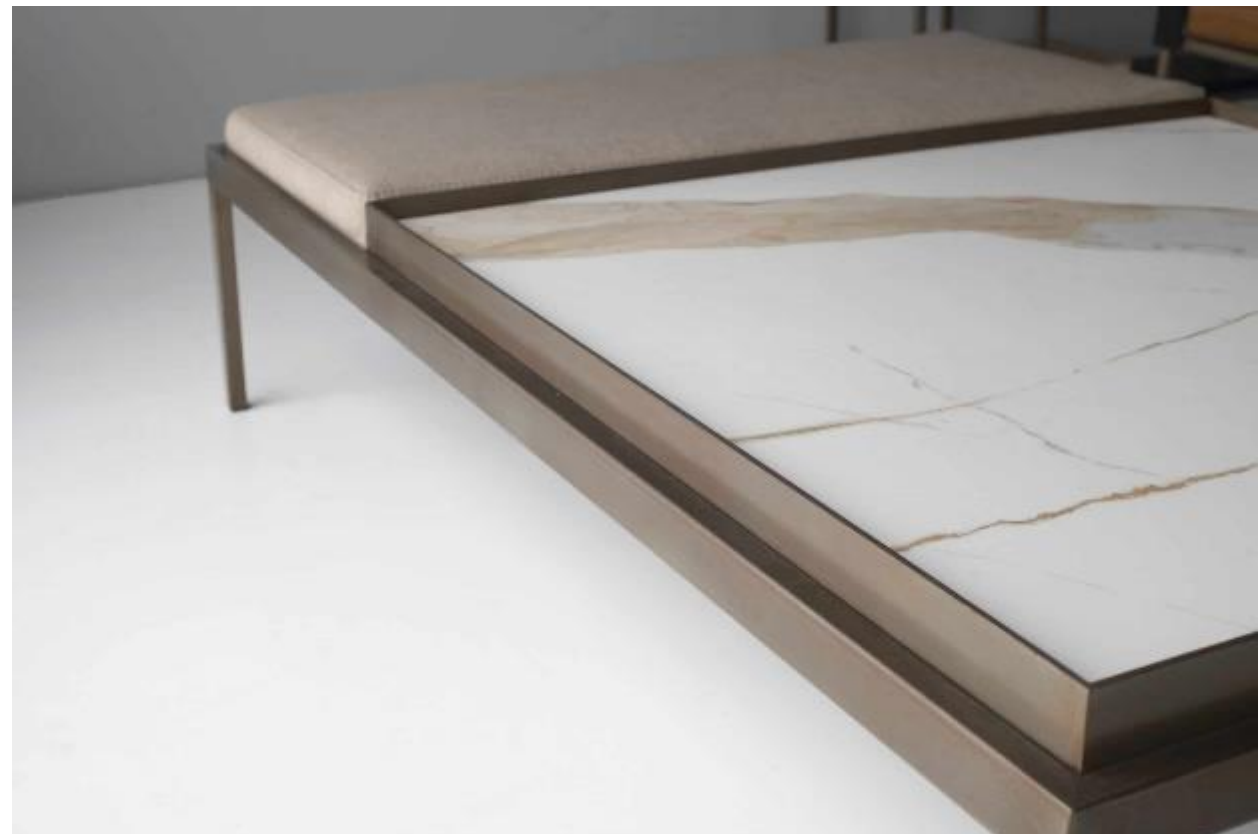

160 x 90 x 38
120 x 70 x 38

white

2021

Mesa de centro em metal, estofado e cerâmica ou madeira.

Coffee table in metal, upholstered and ceramic or wood.

(L) X (P) X (H) cm
(W) X (D) X (H) cm

140 x 95 x 34

chaises
chaise longue