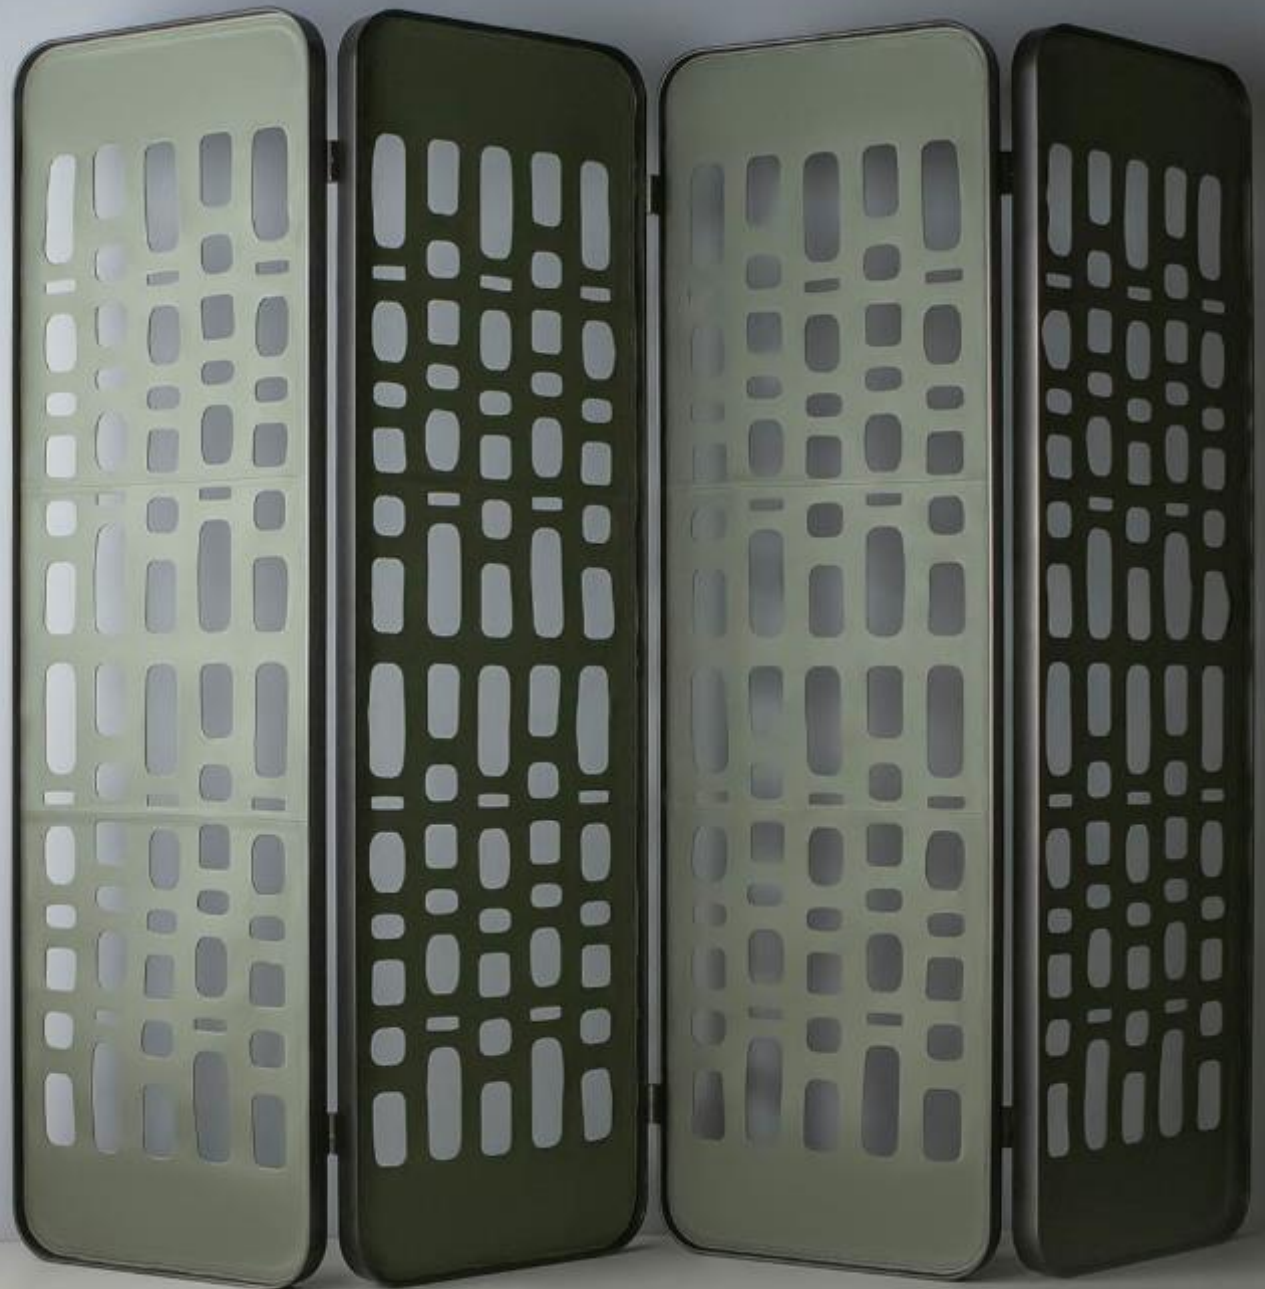

vazado

design Roberta Banqueri

2022

Biombo em metal e couro reconstituído.

Reconstituted leather and metal screen.

(L) X (P) X (H) cm

(W) X (D) X (H) cm

2400 x 50 x 1900