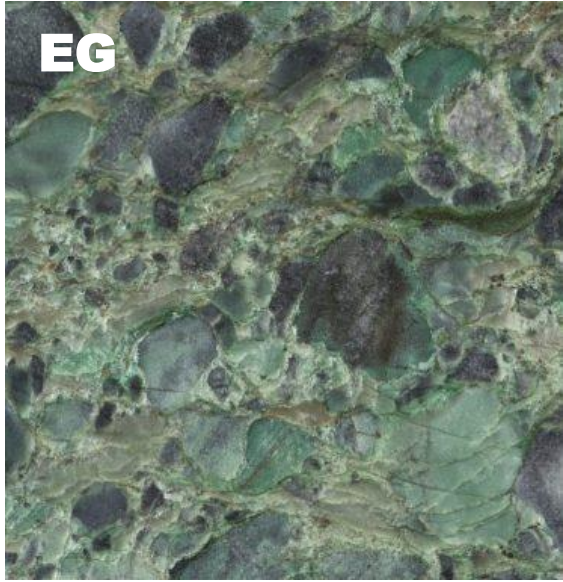

CE

CD

CP

CR

CC

couro / soleta

natural

natural / soleta

ENVELHECIDO/
CROCCO

**pedra
reconstituída
reconstituted stone**

pedra natural
natural stone

QUARTZITO

pedra natural
natural stone

MÁRMORE / GRANITO

ceramica
ceramic

These ceramics are specific to the coffee table models mentioned above (Grey, Stone and White)