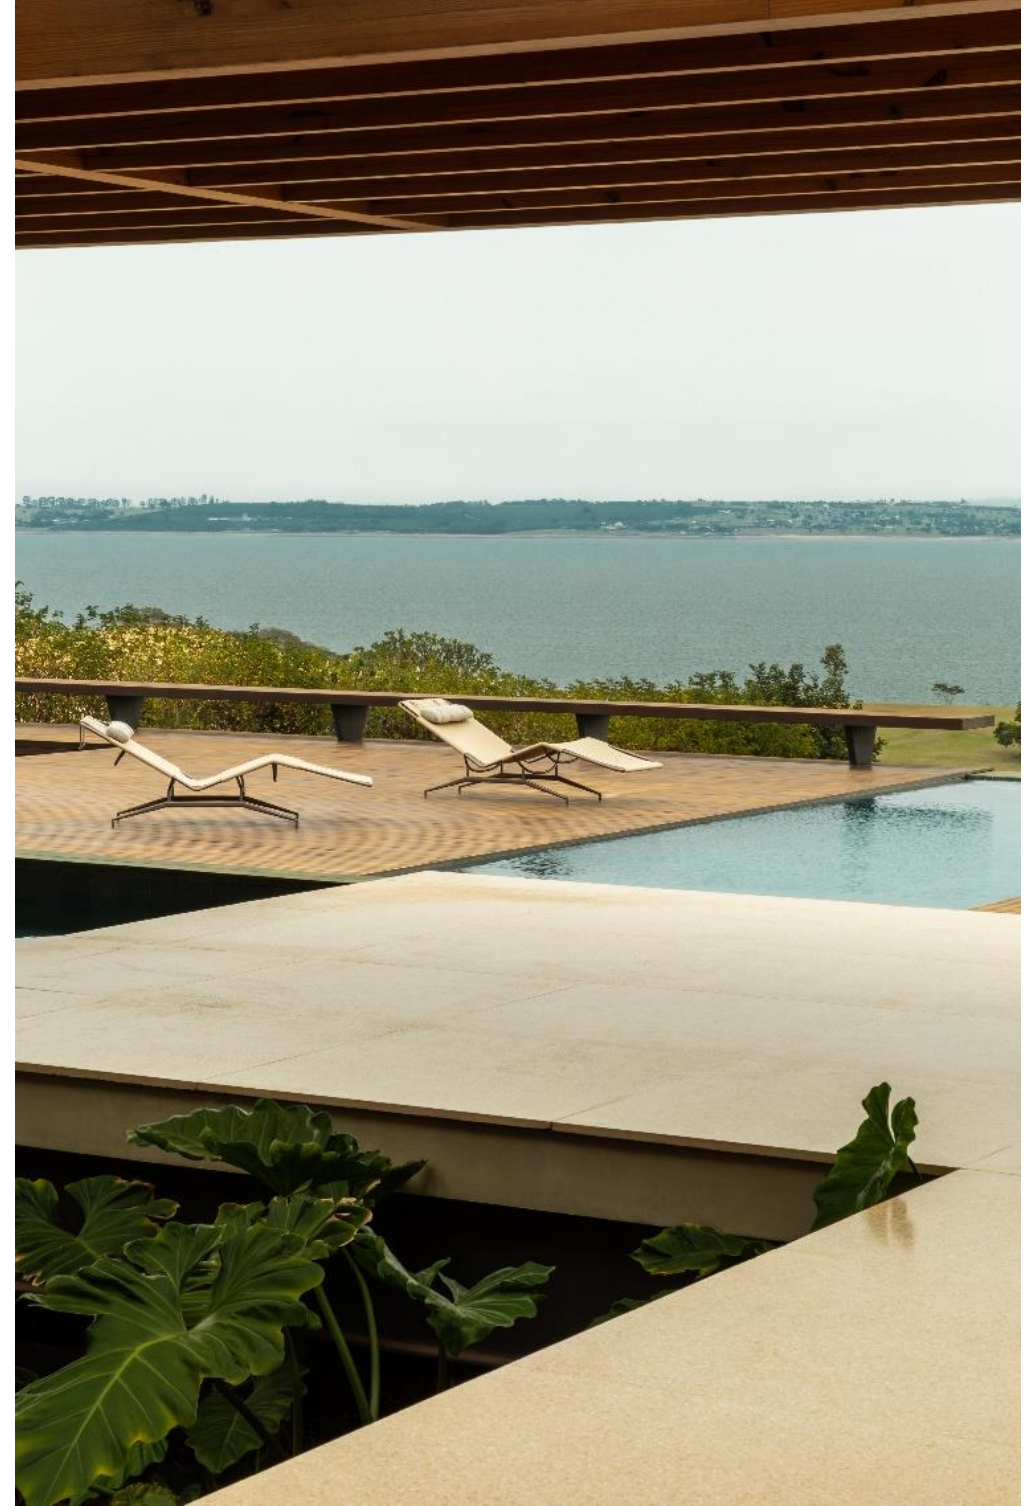

mendes

design Roberta Banqueri

2022

Chaise longue em aço inox pintado e couro náutico.

Chaise longue in painted stainless steel and nautical leather.

(L) X (P) X (H) cm

(W) X (D) X (H) cm

154 x 74 x 90