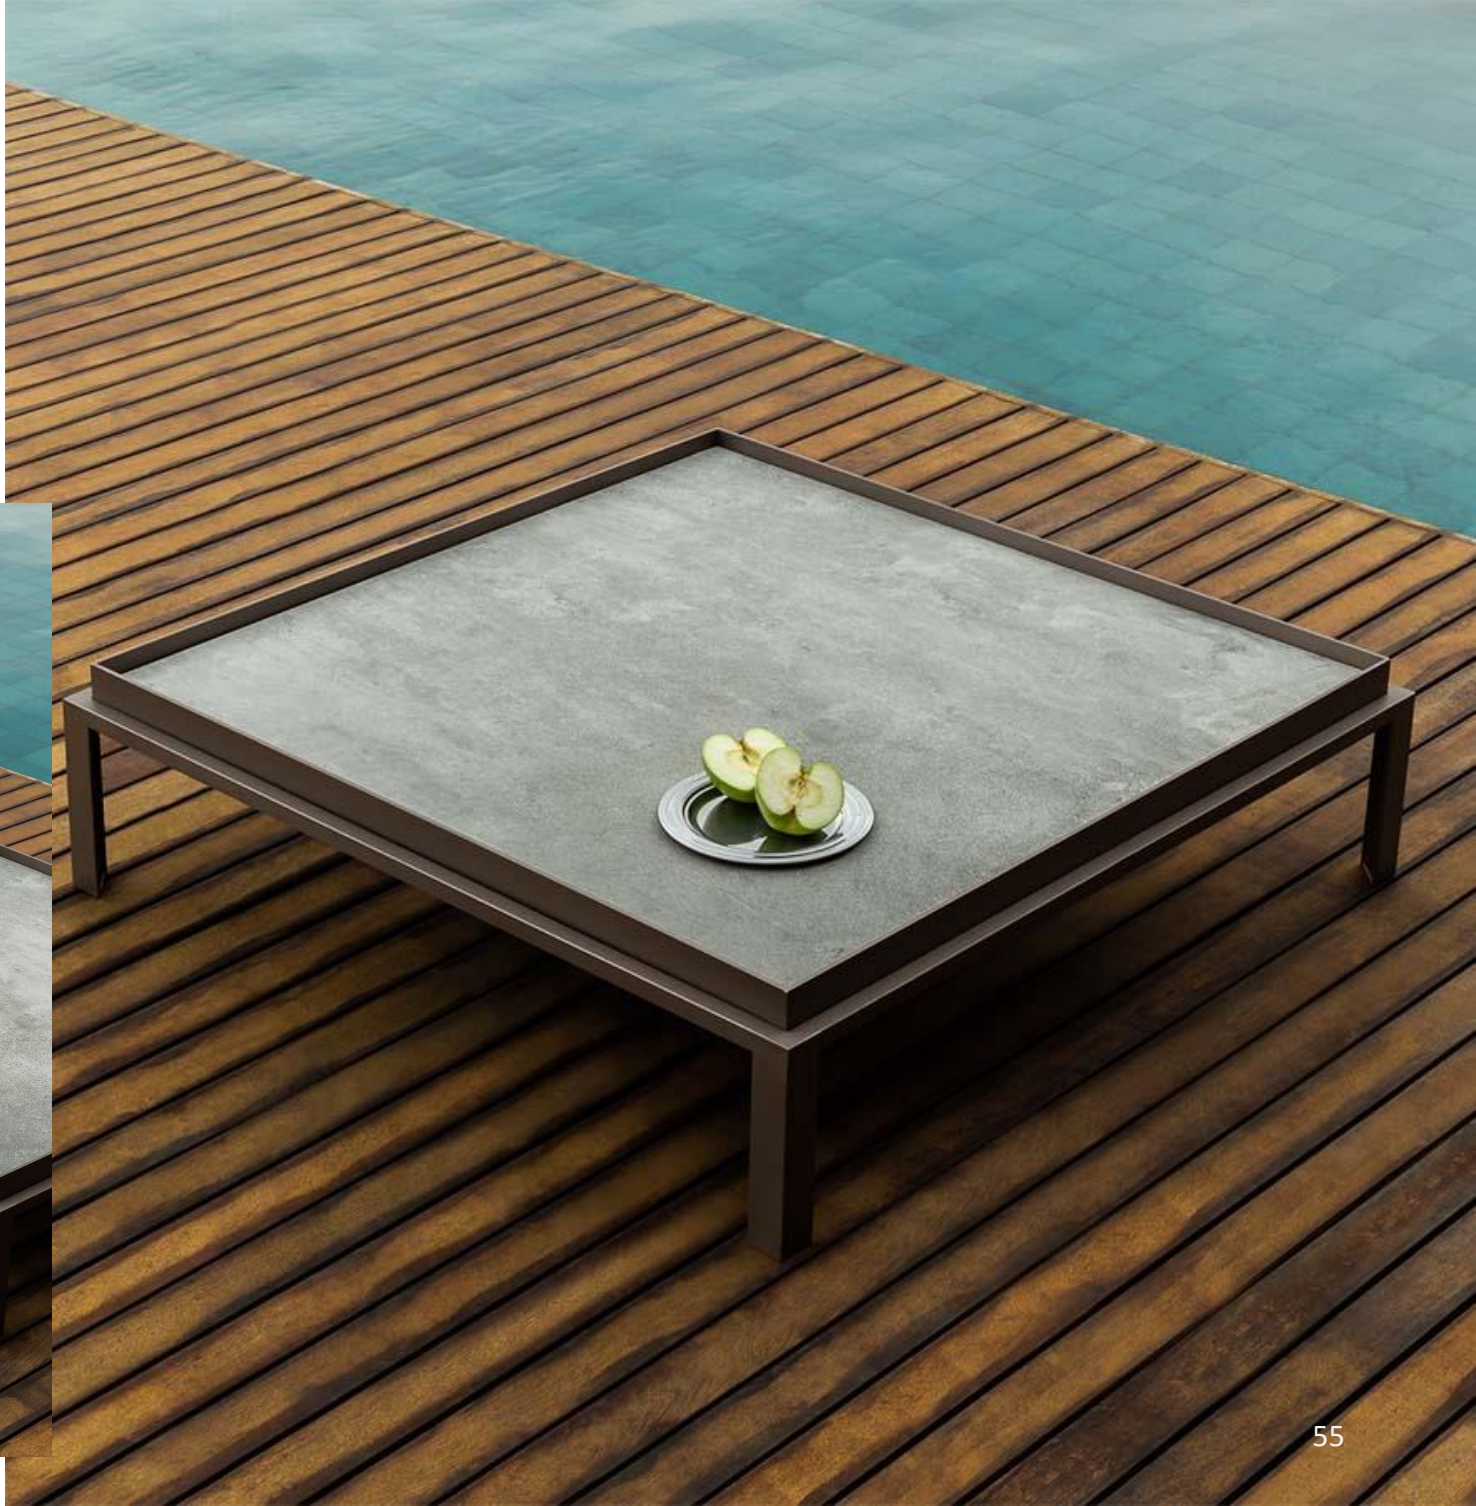

grey

2019

Mesa de centro em aço inox pintado e
tampo em pedra ou cerâmica

Coffee table in painted stainless steel
and stone or ceramic top.

(L) X (P) X (H) cm
(W) X (D) X (H) cm

96 x 96 x 25
124 x 65 x 25