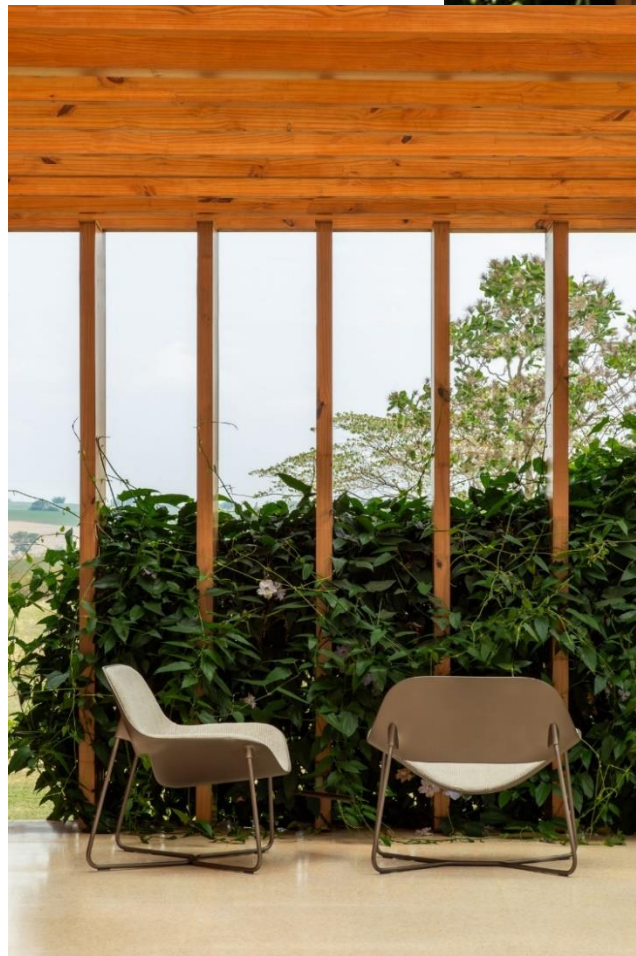

Painted stainless steel and fiberglass armchair with nautical upholstered seat.

(L) X (P) X (H) cm
(W) X (D) X (H) cm

100 x 92 x 82

OXO

2008

Poltrona em aço inox pintado e fibra de vidro com assento estofado náutico.

Painted stainless steel and fibreglass armchair with nautical upholstered seat.

(W) x (D) x (H) cm
(L) X (P) X (H) cm

78 x 70 x 72

smile

2016

Poltrona em aço inox pintado e assento em soleta náutica.

Stainless steel metal lounge chair with nautical spelt seat.