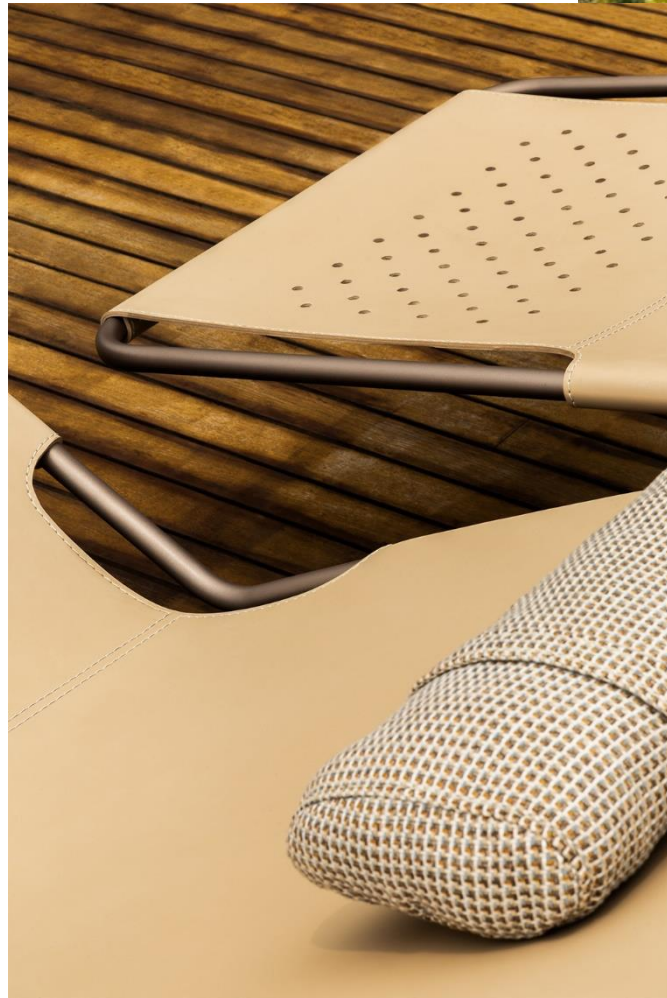

mendes

design Roberta Banqueri

2022

Chaise longue em aço inox pintado e couro náutico.

Chaise longue in painted stainless steel and nautical leather.

(L) X (P) X (H) cm

(W) X (D) X (H) cm

154 x 74 x 90